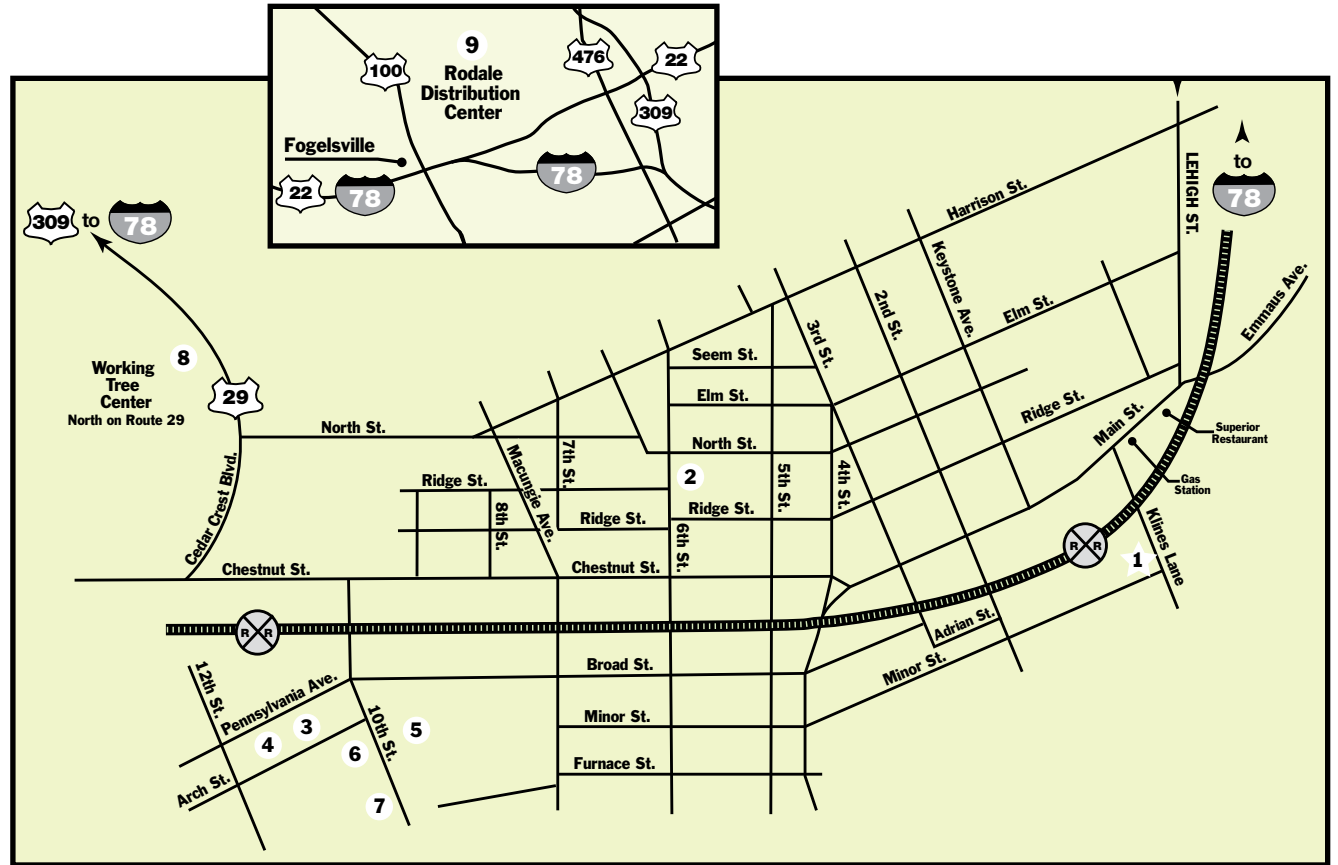

Emmaus and Environs Location of RODALE Buildings

- ★ **1 Main Building**
33 East Minor Street
- 2 **North Street Building**
135 North Sixth Street
- 3 **Food Center**
1134 Pennsylvania Avenue
- 4 **Energy Center**
1134 Pennsylvania Avenue (rear)
- 5 **Furnace Dam Building**
375 South Tenth Street
- 6 **South Mountain Center**
400 South Tenth Street
- 7 **Child Care Center**
420 South Tenth Street
- 8 **Working Tree Center**
2056 Minesite Road, Allentown
- 9 **Distribution Center**
Iron Run Industrial Park
6461 Snowdrift Road, Fogelsville

FROM New York and New England:

- Take New Jersey Turnpike South to Exit 14 (Newark Airport) to 1-78 West into Pennsylvania.
- Take Exit 57 at Lehigh Street and turn left toward Emmaus.
- From the exit, travel 1.9 miles. **Note:** Lehigh Street changes names—Lehigh Street—State Road—Main Street.
- Turn left onto Kline's Lane.
- Main Building is on the right after crossing the railroad tracks.

FROM Pittsburgh and West:

- Take Pennsylvania Turnpike to Carlisle Exit 226.
- Follow Route I-81 North through Harrisburg.
- Merge onto Route I-78 East.
- Follow I-78 East/Route 309 South toward Allentown.
- Exit at Lehigh Street Exit 57 and turn right toward Emmaus.
- From the exit, travel 1.7 miles. **Note:** Lehigh Street changes

- names—Lehigh Street—State Road—Main Street.
- Turn left onto Kline's Lane.
- Main Building is on the right after crossing the railroad tracks.

FROM Scranton/Wilkes-Barre and North:

- Take 1-81 South to Northeast Extension of Pennsylvania Turnpike Route 476 South.
- Follow Route 476 South to the Lehigh Valley/Allentown Exit 56.
- After the tollbooth, bear right for Route 22 East.
- Take the first exit for Route 309 South/78 East.
- Take Exit 57 at Lehigh Street and turn right toward Emmaus.
- From the exit, travel 1.7 miles. **Note:** Lehigh Street changes names—Lehigh Street—State Road—Main Street.
- Turn left onto Kline's Lane.
- Main Building is on the right after crossing the railroad tracks.