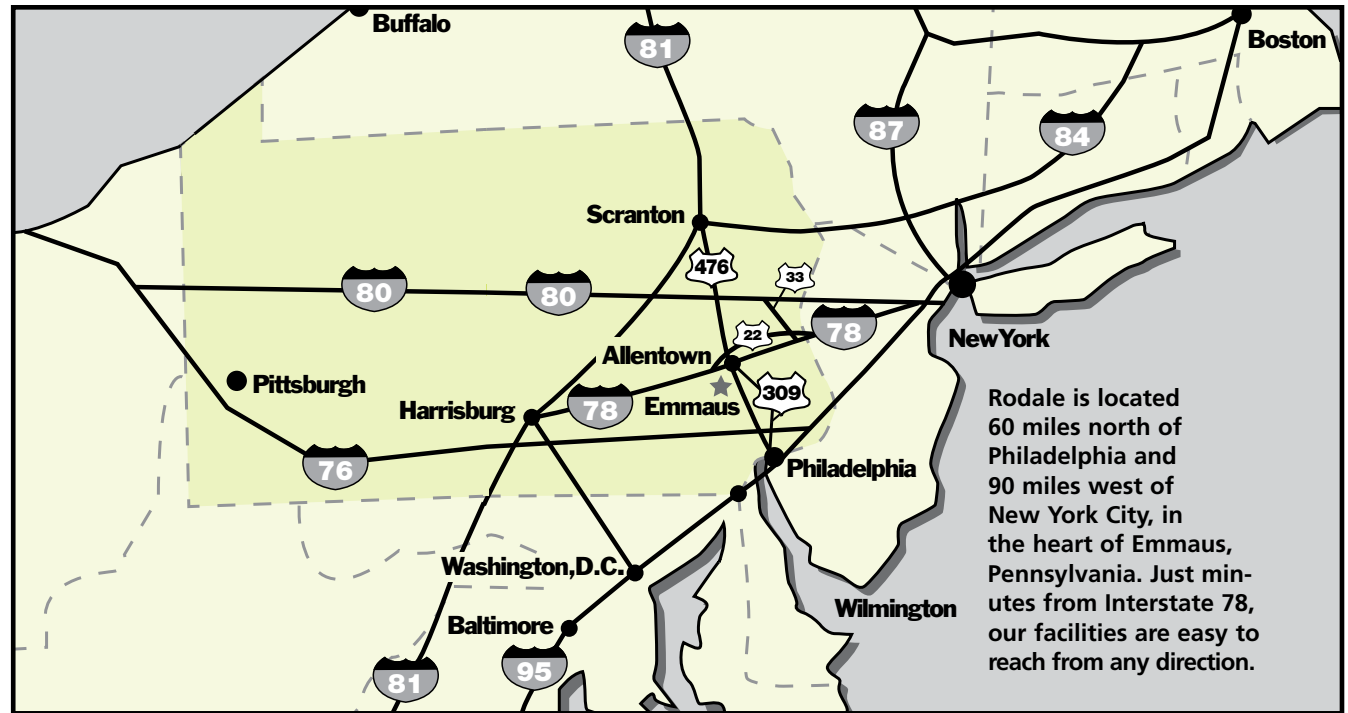

Please follow these directions if you are traveling to the Main Building. If you are traveling to South Mountain Center, please follow the directions in the box in the lower right-hand corner.

FROM Lehigh Valley International Airport:

- From Airport Road, take Route 22 West to Route 309 South.
- Follow Route 309 South to 1-78 East.
- Take Exit 57 at Lehigh Street and turn right toward Emmaus.
- From the exit, travel 1.7 miles. **Note:** Lehigh Street changes names—Lehigh Street—State Road—Main Street.
- Turn left onto Kline's Lane.
- Main Building is on the right after crossing the railroad tracks.

FROM New York and New England:

- Take New Jersey Turnpike South to Exit 14 (Newark Airport) to 1-78 West into Pennsylvania.
- Take Exit 57 at Lehigh Street and turn left toward Emmaus.
- From the exit, travel 1.9 miles. **Note:** Lehigh Street changes names—Lehigh Street—State Road—Main Street.
- Turn left onto Kline's Lane.
- Main Building is on the right after crossing the railroad tracks.

Rodale is located 60 miles north of Philadelphia and 90 miles west of New York City, in the heart of Emmaus, Pennsylvania. Just minutes from Interstate 78, our facilities are easy to reach from any direction.